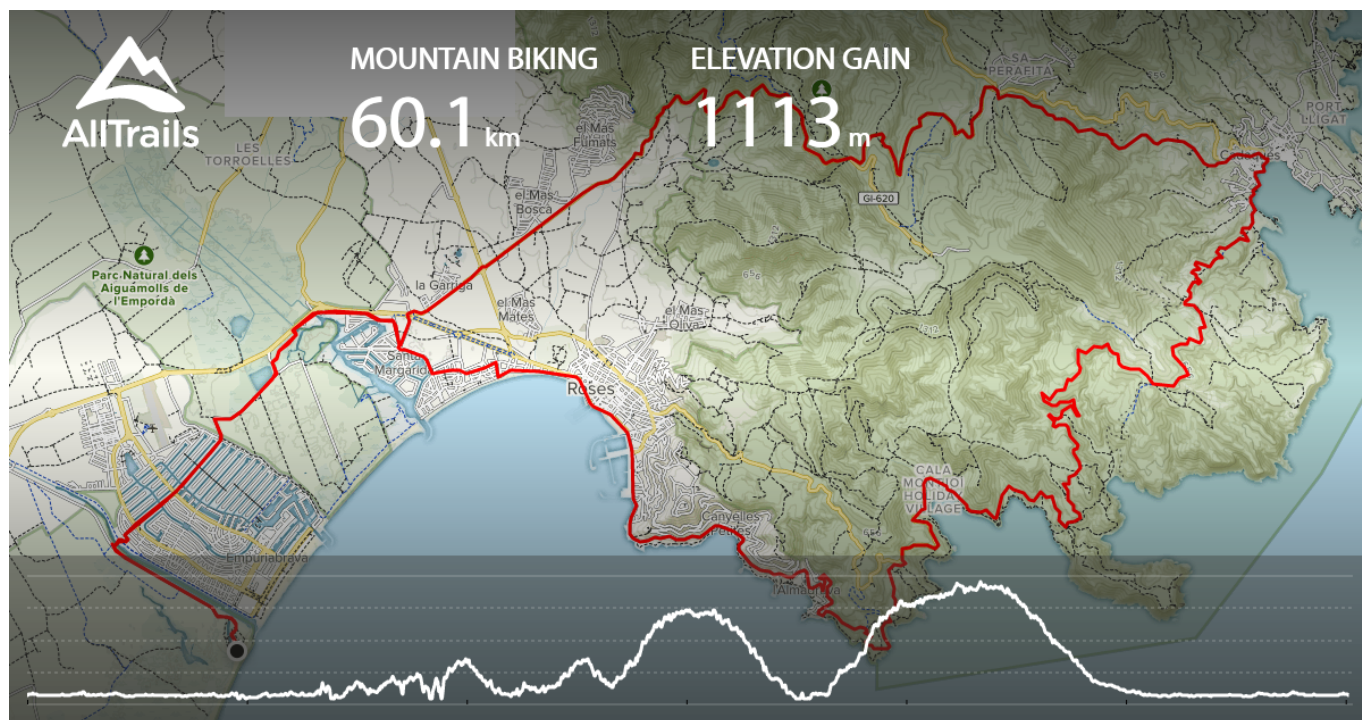

1. [empuriabrava](#)
2. [empuriabrava skydive](#)
3. [empuriabrava weather](#)

If you also have holiday pictures of Empuria Brava, make sure to add them here Map Empuria Brava.. Above the map, the total length of the route, the path length and fuel consumption will be indicated.. Include in them the actual fuel consumption of your car and the average price of 1 liter of fuel.. It can be claimed in the following cases: • The distance calculation service helps to lay a route for an auto traveler, for example, for summer holidays with family or when planning a business trip by car.. The received route can be printed out or, changing some parameters, repeat the calculation.

empuriabrava

empuriabrava, empuriabrava spain, empuriabrava skydive, empuriabrava spain real estate, empuriabrava real estate, empuriabrava property for sale, empuriabrava weather, empuriabrava marina, empuriabrava houses for sale, empuriabrava webcam [Readle Pdf Expert For Mac](#)

Select the desired city from the drop-down contextual help By analogy, fill in the 'Where' box and click the 'Calculate' button.. • The distance driver calculates the distance between cities and allows you to plot the route on the map while preparing for a long voyage. [Quick Video Downloader For Android](#)

[Excel 2008 For Mac Free Download](#)

empuriabrava skydive